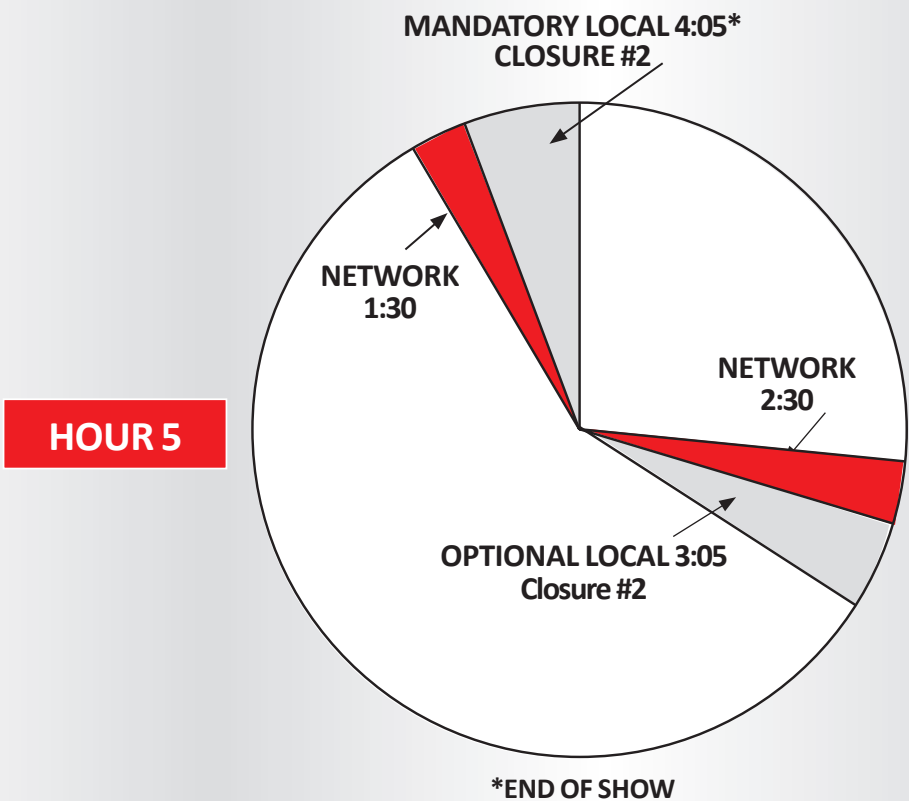

## WEEKNIGHT CLOCKS

NOTE: Jock Stab (closure 1) & Mr. Voice Stabs (closure 3) float with programming

## SATURDAY CLOCKS

NOTE: Jock Stab (closure 1) & Mr. Voice Stabs (closure 3) float with programming