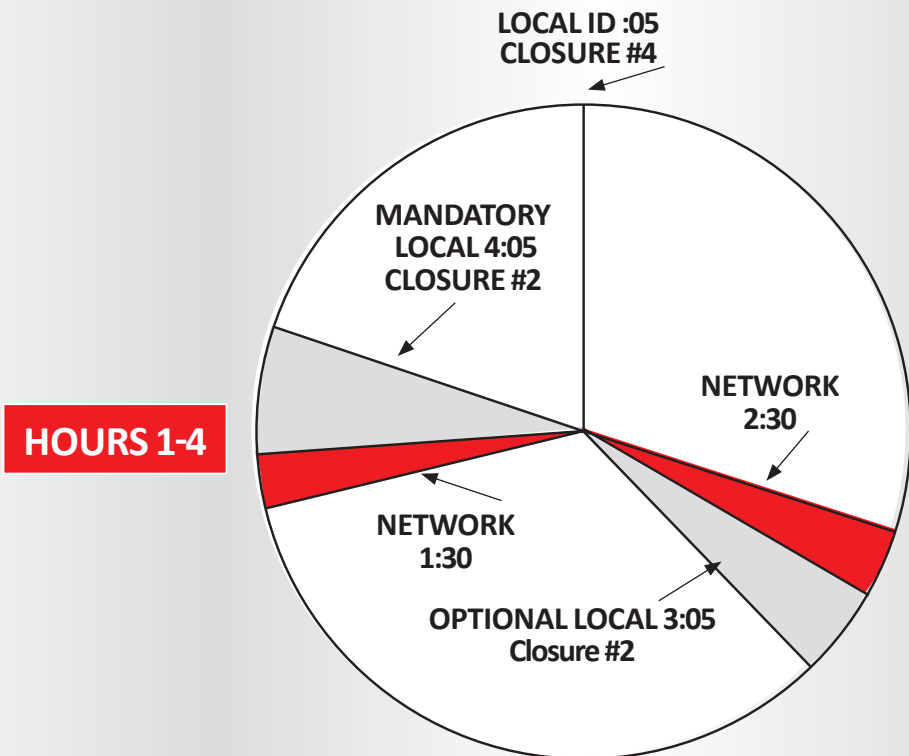

## WEEKNIGHT CLOCKS

NOTE: Jock Stab (closure 1) & Mr. Voice Stabs (closure 3) float with programming

## SATURDAY CLOCKS

NOTE: Jock Stab (closure 1) & Mr. Voice Stabs (closure 3) float with programming