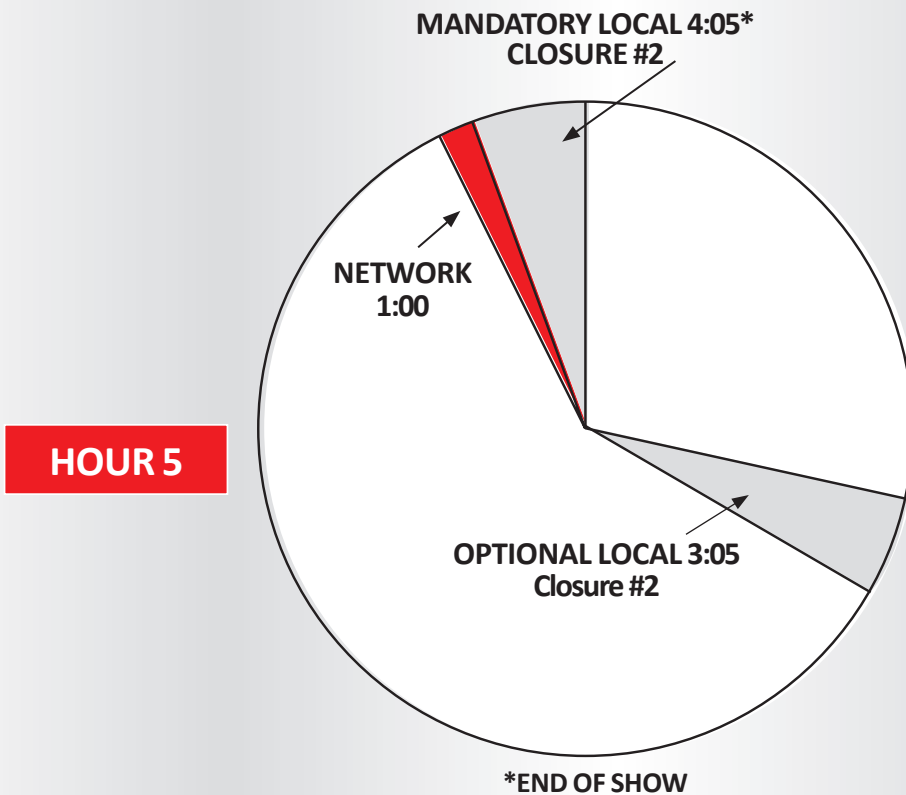

## WEEKNIGHT CLOCKS

NOTE: Jock Stab (closure 1) & Mr. Voice Stabs (closure 3) float with programming

## SATURDAY CLOCKS

NOTE: Jock Stab (closure 1) & Mr. Voice Stabs (closure 3) float with programming