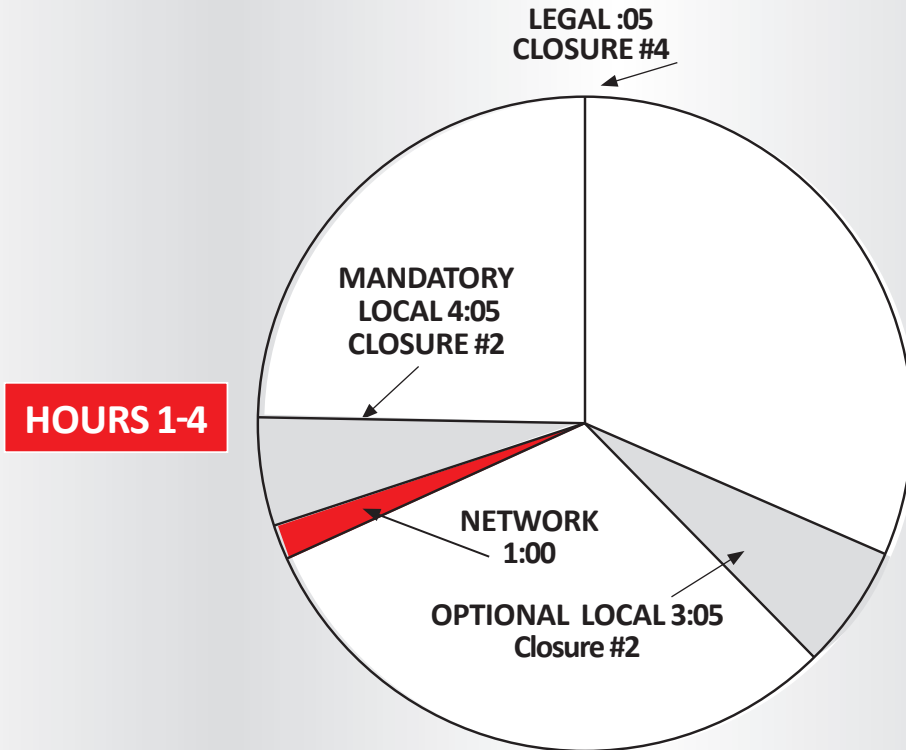

## WEEKNIGHT CLOCKS

NOTE: Jock Stab (closure 1) & Mr. Voice Stabs (closure 3) float with programming

## SATURDAY CLOCKS

NOTE: Jock Stab (closure 1) & Mr. Voice Stabs (closure 3) float with programming